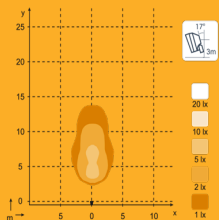

Light patterns

N10 B and N10 350lm
Wide Flood