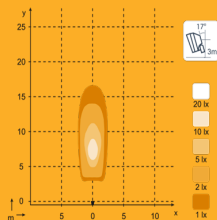

N10 B and N10 350lm
Flood

NORDICLIGHTS

Features

- Long Lifetime
- Low Maintenance
- Waterproof
- Heavy Duty Construction
- Reverse Voltage
- EMC
- Load Dump Protected
- Over Voltage Protected
- Overheat Protected
- Salt Mist
- Optically Even Light
- Multi Voltage
- Ultra Compact
- Low Power Consumption
- Light Weight
- Modern Design