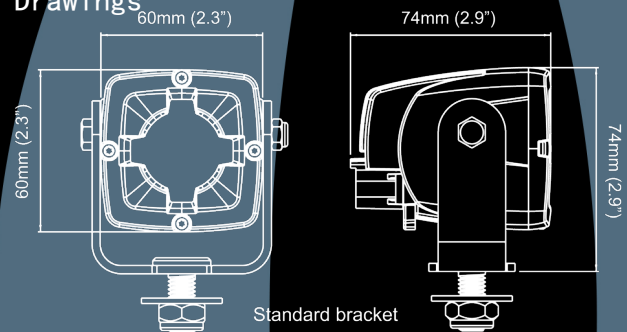

NORDIC CAPELLA LED N10

The Nordic CAPELLA LED N10 work lamp is extremely compact in size and light in weight.

The work light can be mounted in very tight places where you are not able to fit a standard work light. Small and tough.

Drawings

Specifications

Theoretical Lumens Output:	550lm
Operational Lumens Output:	350lm
Colour Temperature:	6000K
Nominal / Input Voltage DC:	12- 9-68V
Power Consumption:	6W
Nominal Current at:	48V 0.13A 24V 0.25A 12V 0.5A
Electronics:	Integrated
Connector:	Built-in Deutsch 2-pin
Mount:	Single Bolt M10
Shock:	60G
Vibration:	8Grms 24-2000Hz
Lens:	PC
Optional Lens Colours:	Transparent
Body:	Aluminium
Weight:	0.3kg
IP Rating:	IP68 IP6K9K SAE J1455
Salt Mist:	ISO 9227 240H
EMC:	CISPR 25 Class 3 EN 12895 ISO 13766 ISO 14982 ISO 7637-2
Operating Temperatures:	-40°C... +85°C (Overheat protected)
Packing:	24 pce / Box